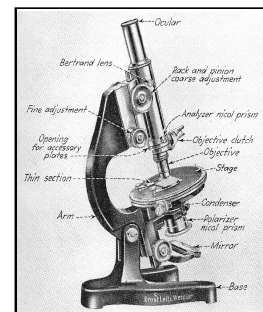

PRICE LIST 2012

STANDARD THIN SECTIONS (including removable coverslips)

		<i>rough sample</i>	<i>cut material</i>	<i>precut blank</i>	<i>grains/well cuttings</i>
30 μ m	27x46mm or 1" disc	\$26.25	\$23.10	\$19.95	\$36.75
\approx 15 μ m	27x46mm (ultrathin)	\$28.90	\$25.70	\$22.60	\$39.40
30 μ m	51x75mm (2"x3")	\$56.20	\$53.00	\$49.90	\$68.25